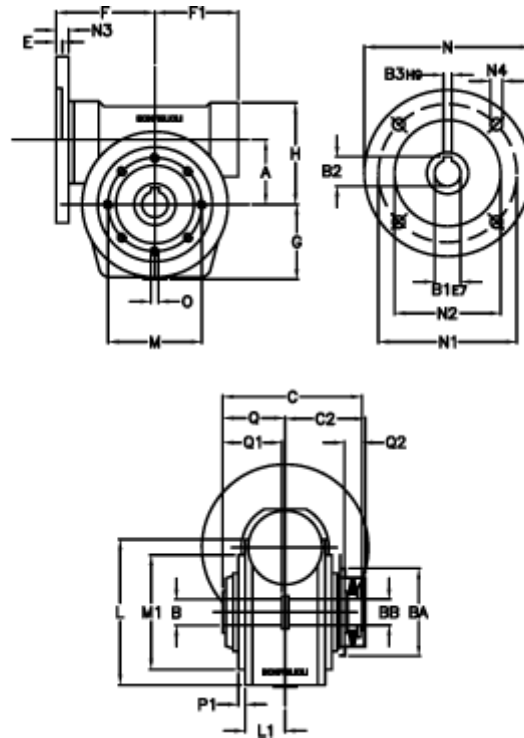

Article number: 390204901473316
 Description: Worm Gear with Torque Limiter
 VF 49-L1-P-14 P80B14

Measures

a = 49.50	C2 = 63,5	L1 = 36.8	O = M6x8
B = 25	Description = VF 49P-xx-80B14	m = 94	P1 = 2.5
B1 E7 = 19	E = 3.0	M1 = 68	Q = 51.0
B2 = 21.8	F = 70	N = 120	Q1 = 41
B3 H9 = 6	F1 = 63	N1 = 100	Q2 = 15
BA = 63	g = 56	N2 = 80	
BB H7 = 14	H = 80.0	N3 = 10.0	
C = 105	L = 107.5	N4 = 7	